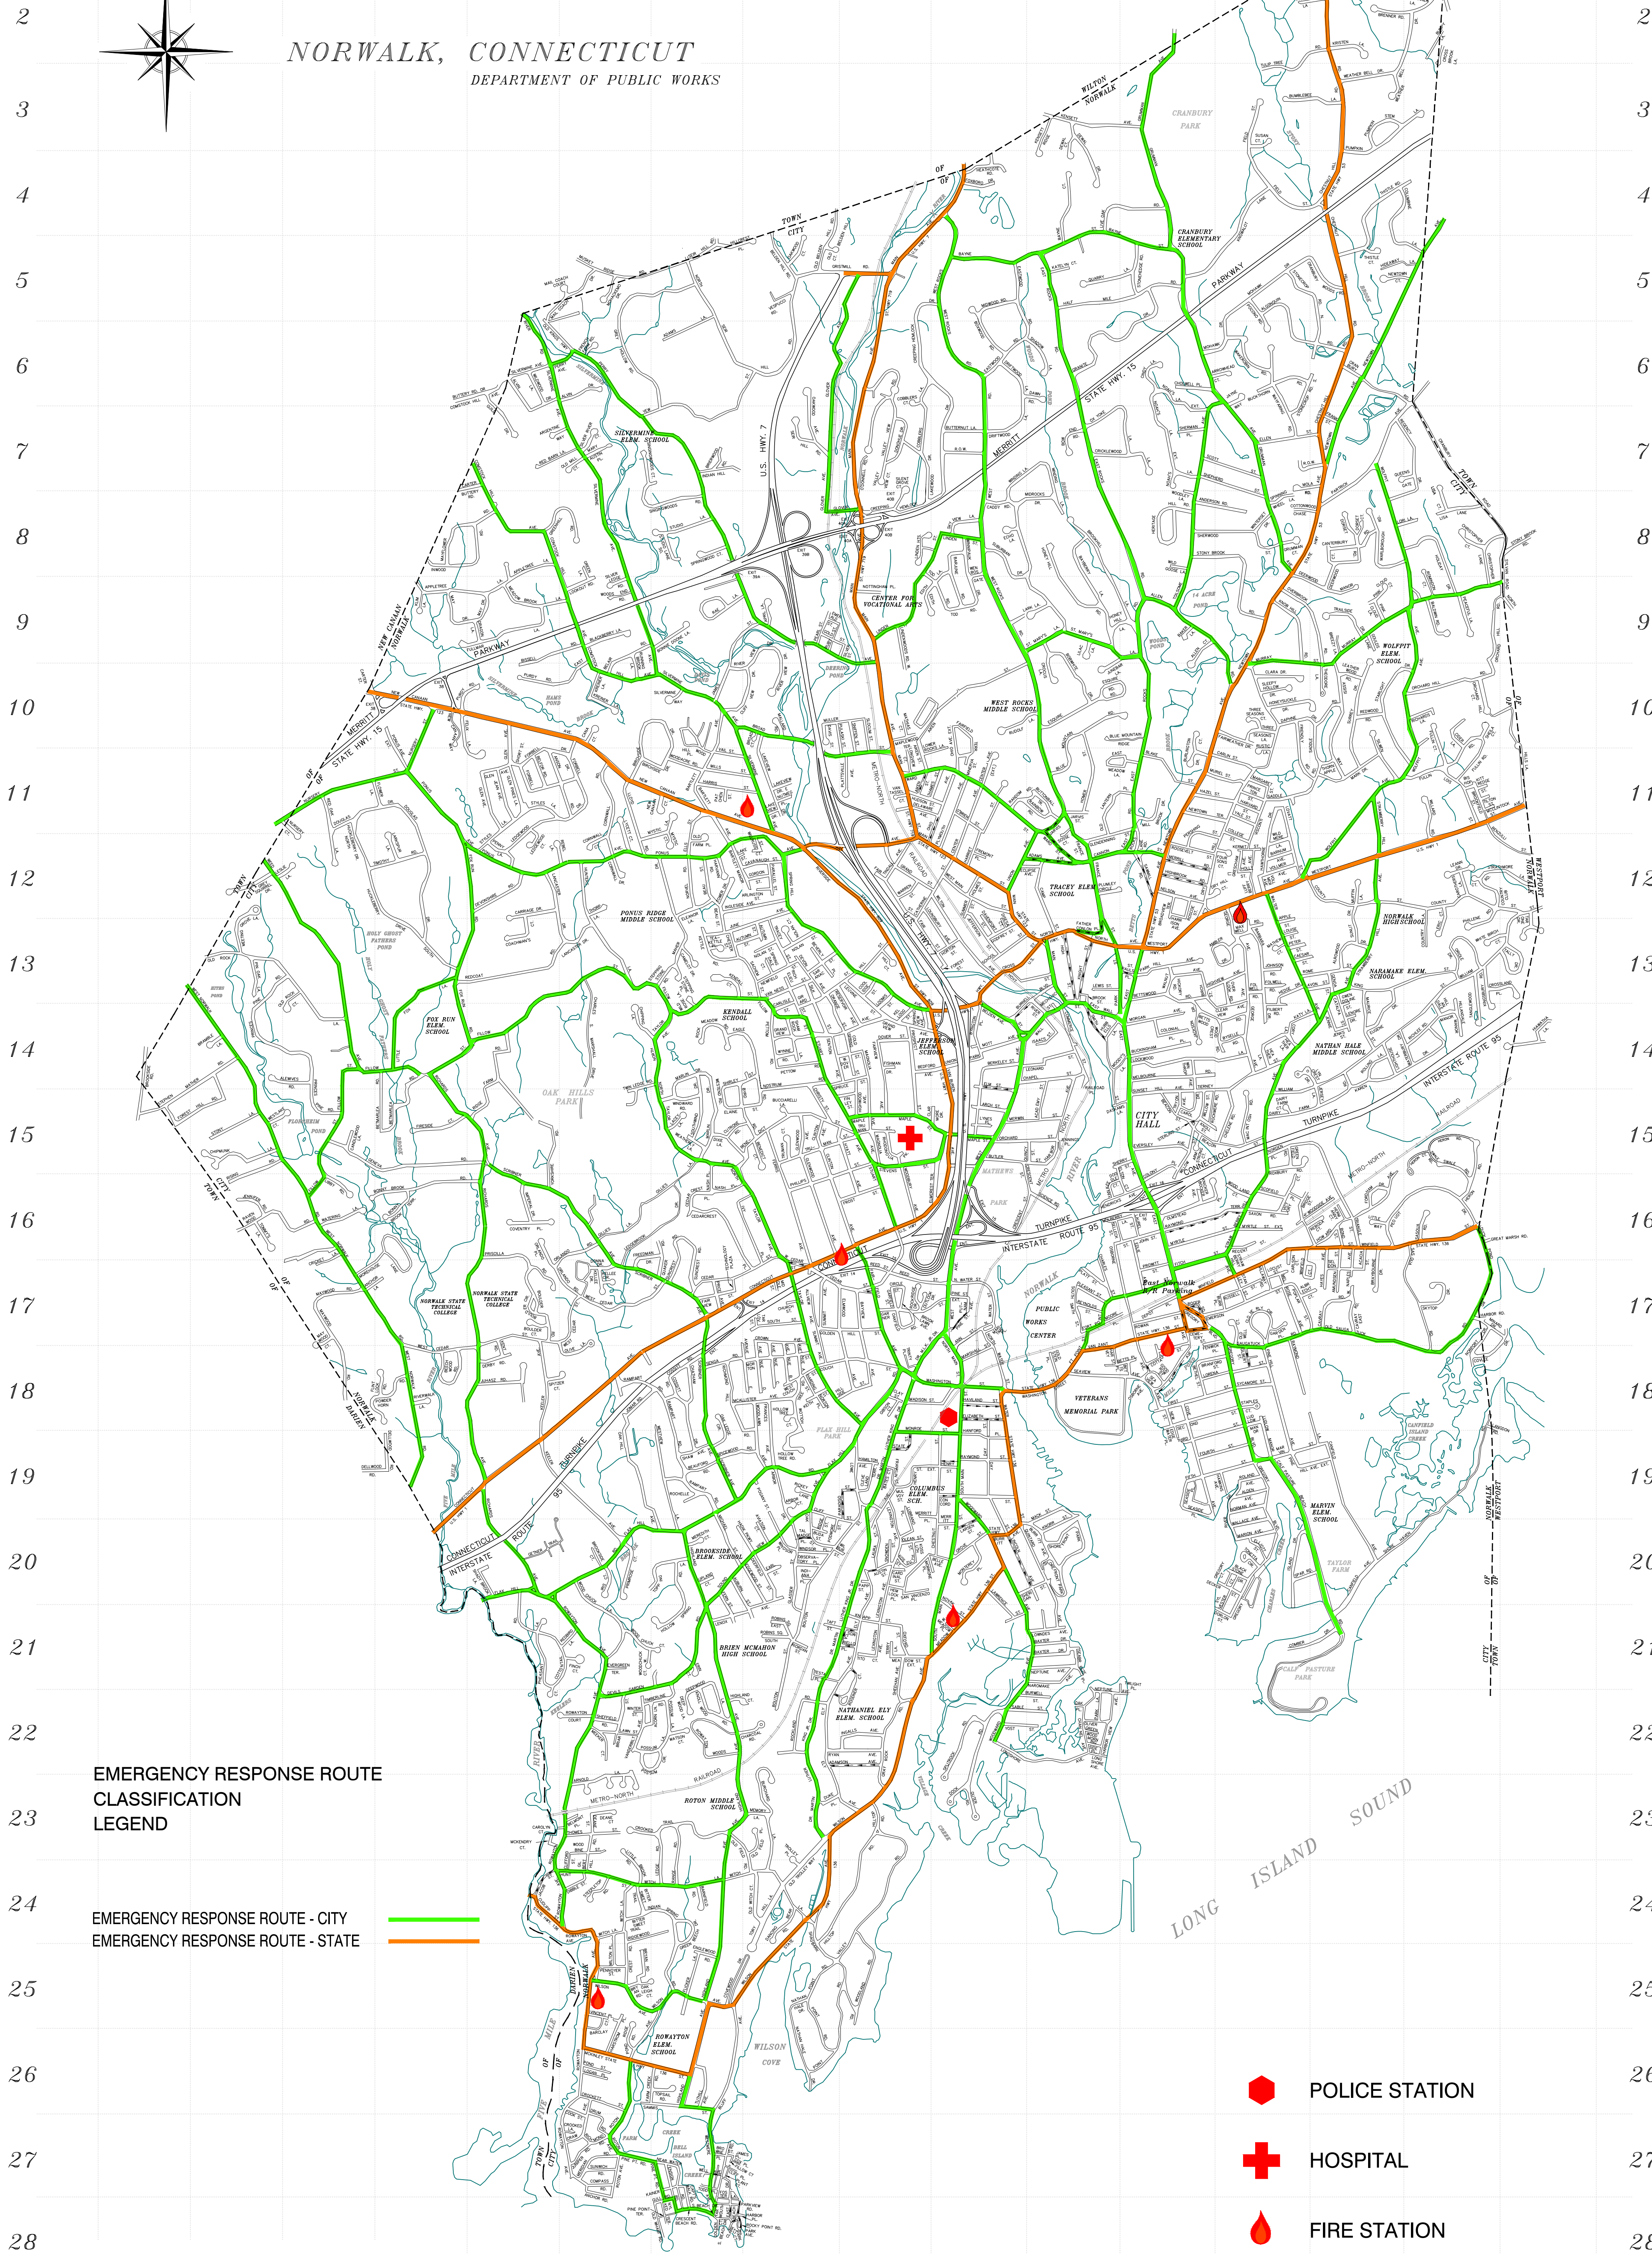

A B C D E F G H J K L M N O P Q

EMERGENCY RESPONSE ROUTES

NORWALK, CONNECTICUT
DEPARTMENT OF PUBLIC WORKS

EMERGENCY RESPONSE ROUTE CLASSIFICATION LEGEND

- EMERGENCY RESPONSE ROUTE - CITY
- EMERGENCY RESPONSE ROUTE - STATE

- POLICE STATION
- HOSPITAL
- FIRE STATION

A B C D E F G H J K L M N O P Q