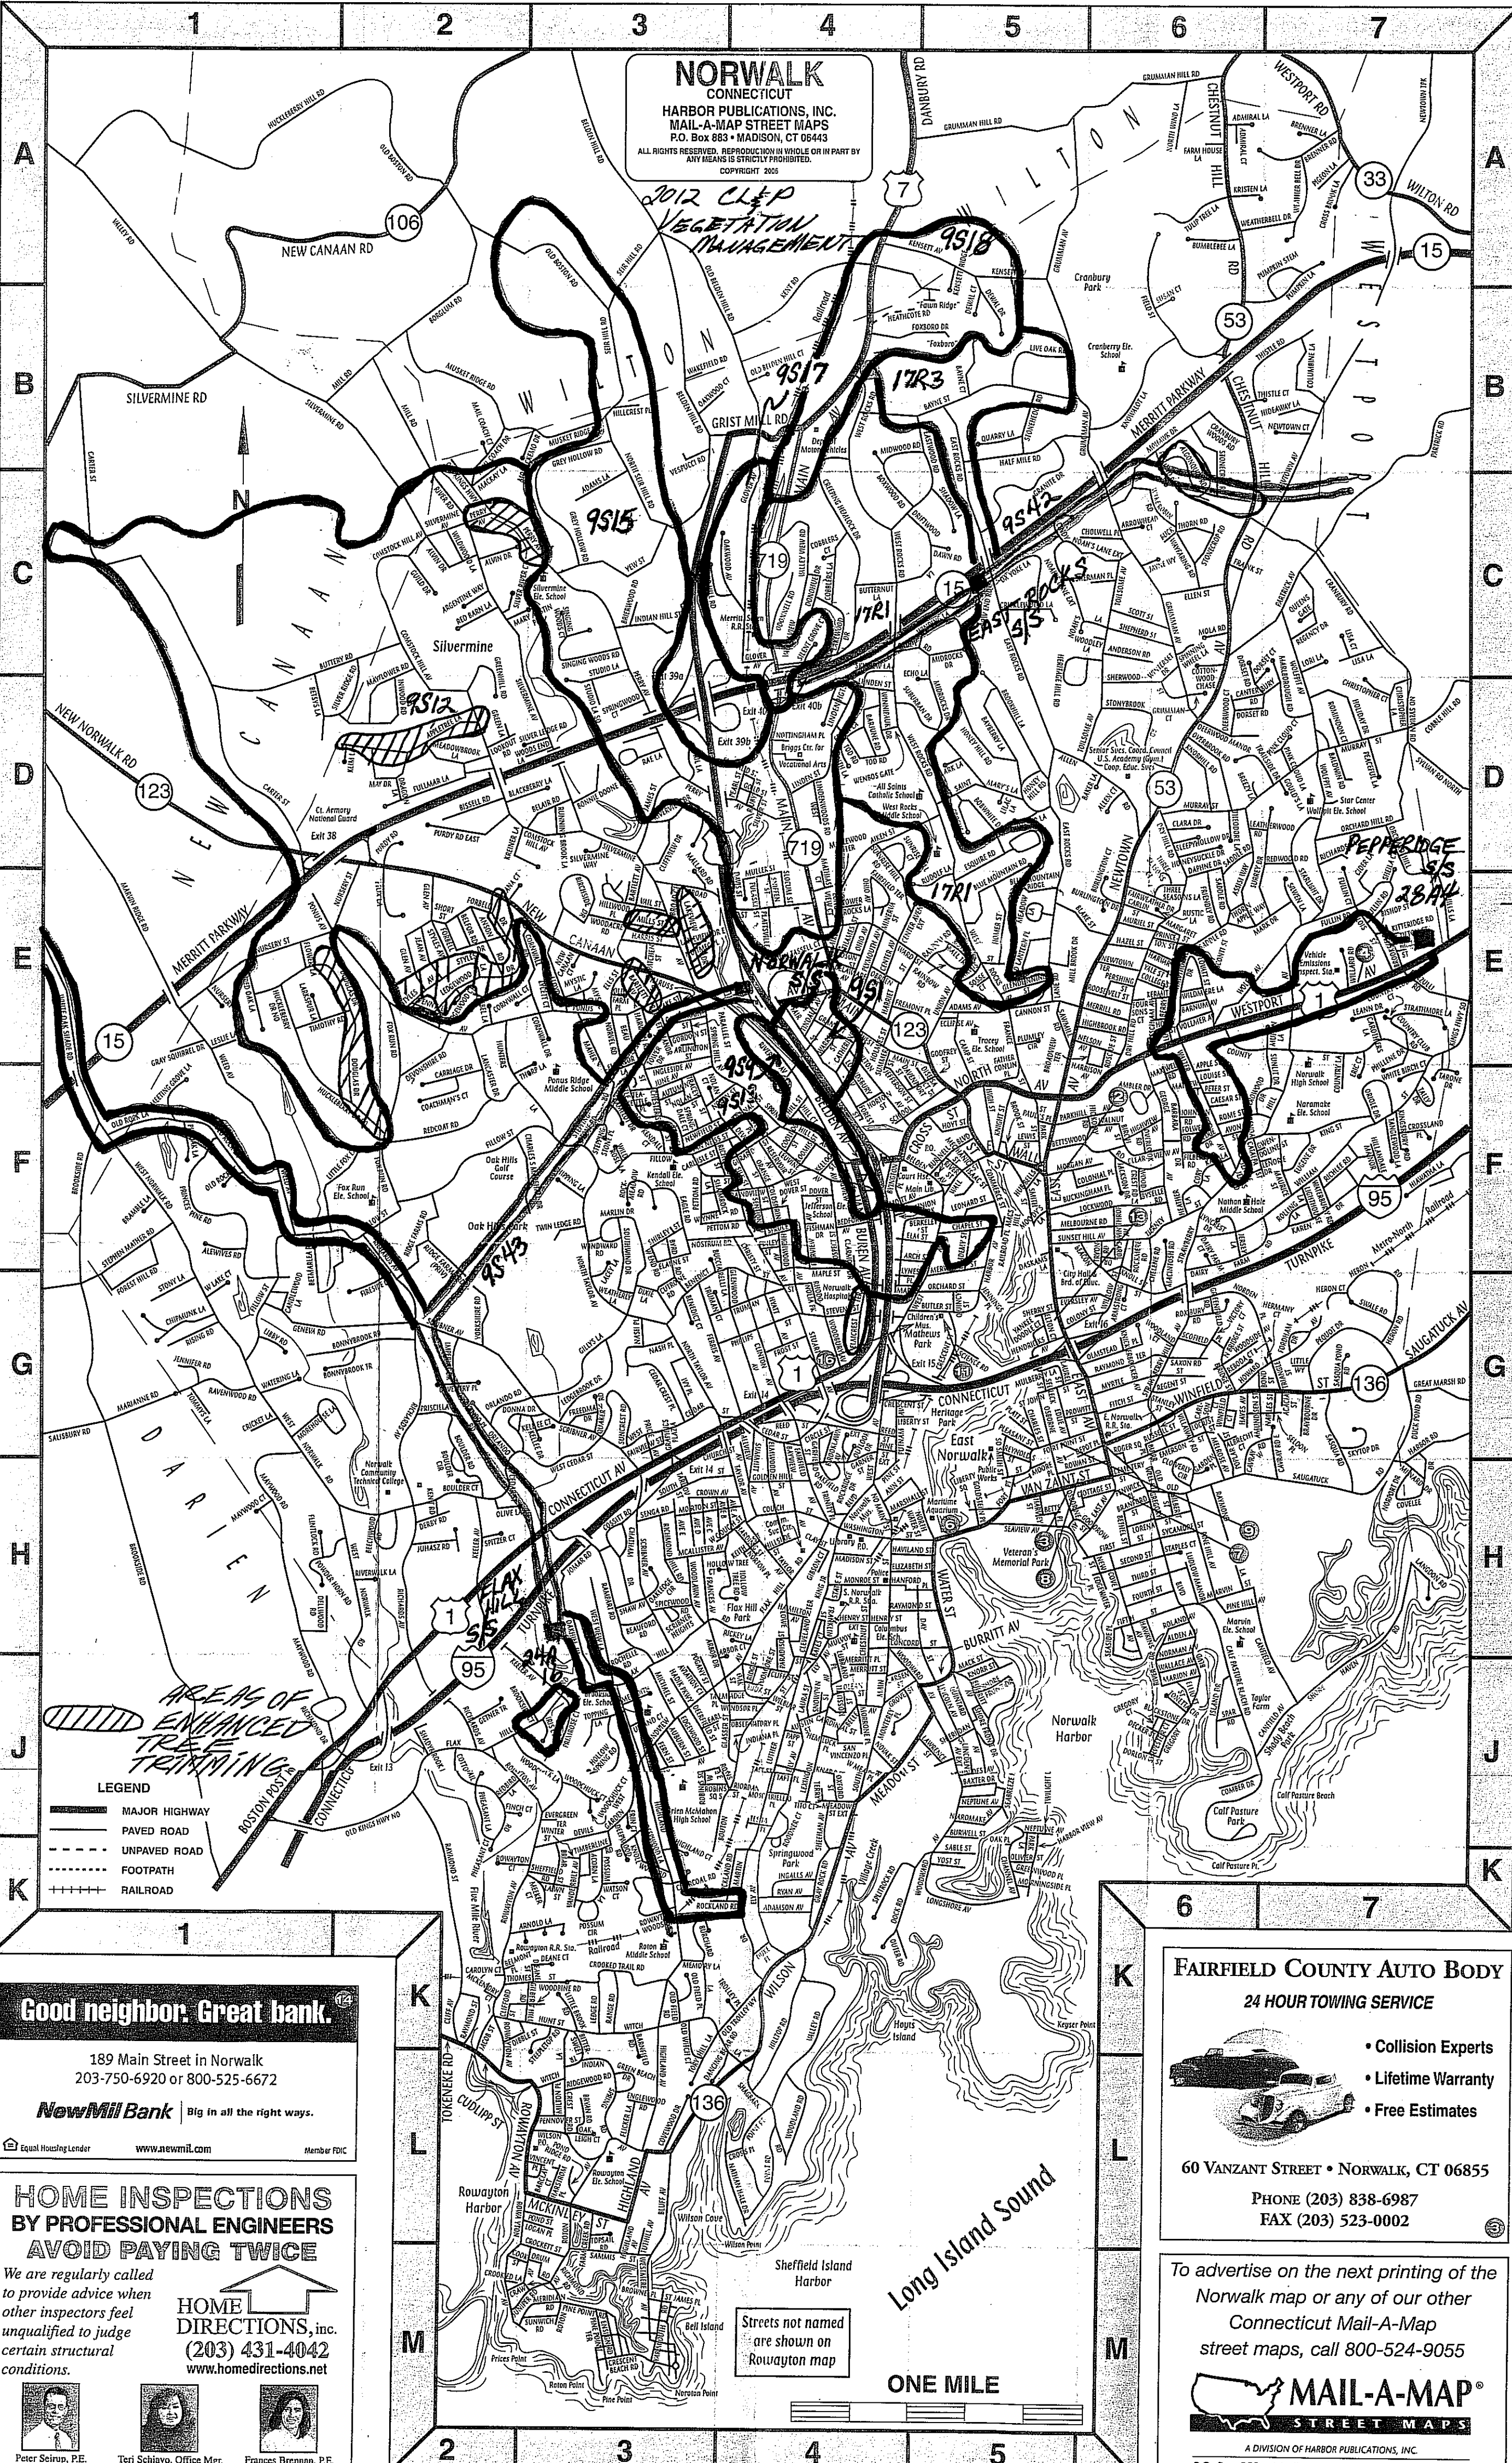

NORWALK
CONNECTICUT
HARBOR PUBLICATIONS, INC.
MAIL-A-MAP STREET MAPS
P.O. Box 883 • MADISON, CT 06443
ALL RIGHTS RESERVED. REPRODUCTION IN WHOLE OR IN PART BY
ANY MEANS IS STRICTLY PROHIBITED.
COPYRIGHT 2002

*2012 CL&P
VEGETATION
MANAGEMENT*

*AREAS OF
ENHANCED
TREE
TRAINING*

1. **LEGEND**
2. MAJOR HIGHWAY
   - PAVED ROAD
   - UNPAVED ROAD
   - FOOTPATH
   - RAILROAD

Good neighbor. Great bank.
189 Main Street in Norwalk
203-750-6920 or 800-525-6672
NewMill Bank Big in all the right ways.
Equal Housing Lender www.newmill.com Member FDIC

**HOME INSPECTIONS
BY PROFESSIONAL ENGINEERS
AVOID PAYING TWICE**
We are regularly called
to provide advice when
other inspectors feel
unqualified to judge
certain structural
conditions.
**HOME
DIRECTIONS, inc.**
(203) 431-4042
www.homedirections.net
Peter Scarp, P.E. Teri Schiavo, Office Mgr. Frances Brennan, P.E.

FAIRFIELD COUNTY AUTO BODY
24 HOUR TOWING SERVICE

• Collision Experts
• Lifetime Warranty
• Free Estimates
60 VANZANT STREET • NORWALK, CT 06855
PHONE (203) 838-6987
FAX (203) 523-0002

To advertise on the next printing of the
Norwalk map or any of our other
Connecticut Mail-A-Map
street maps, call 800-524-9055

A DIVISION OF HARBOR PUBLICATIONS, INC.
P.O. Box 883 • Madison, CT 06443 • (203) 245-8009

Streets not named
are shown on
Rowayton map

Long Island Sound

ONE MILE